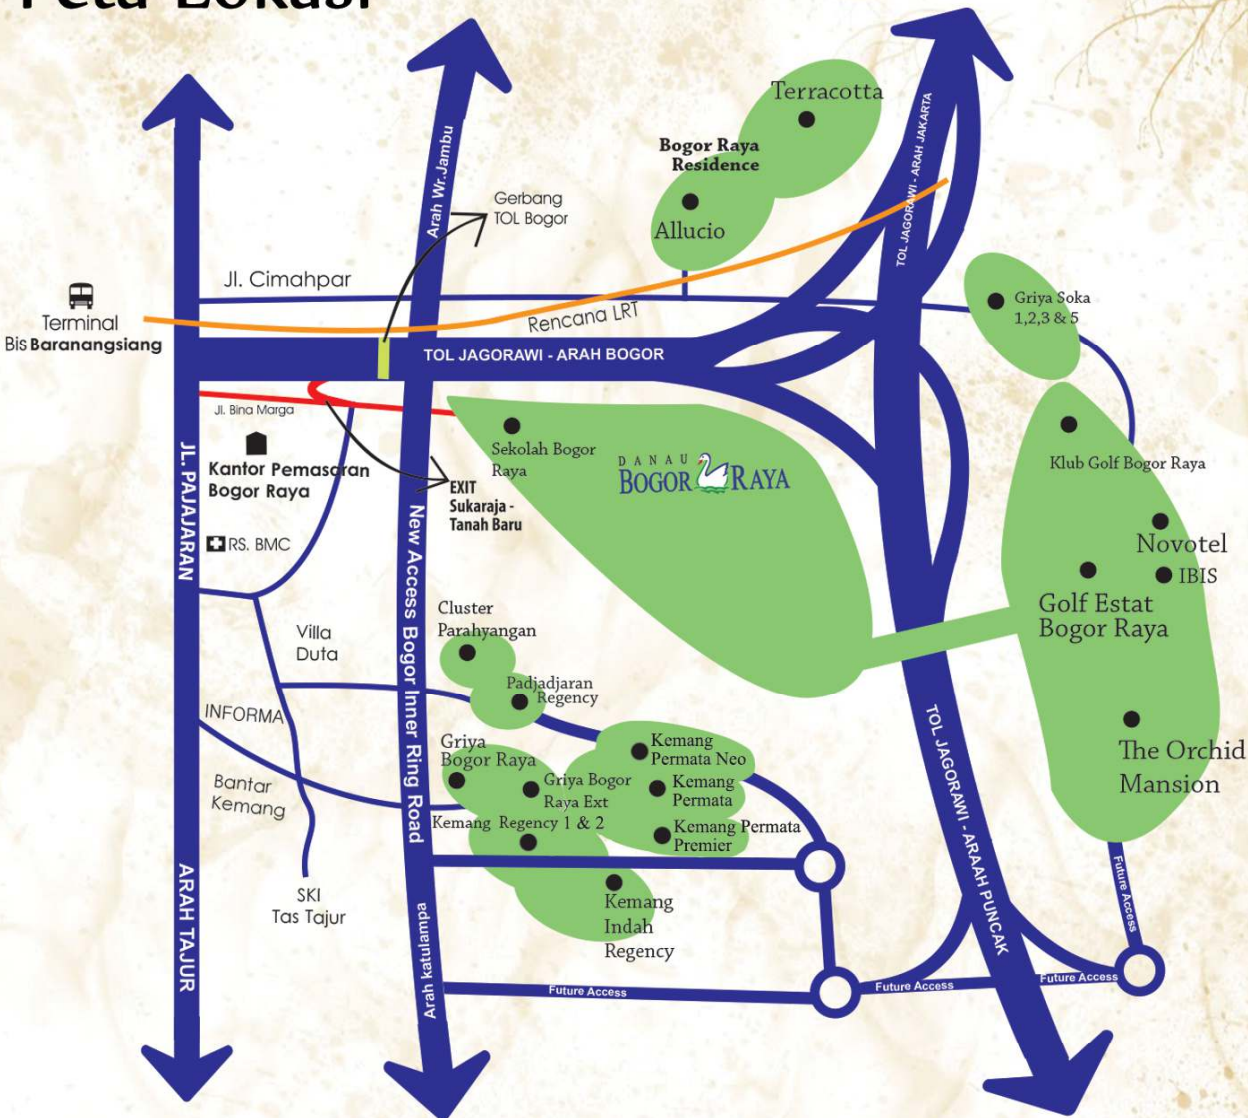

Kemang *Premiere*
PERMATA
Luxury living in harmony

Kemang *Neo*
PERMATA
Wonderful life in harmony

Peta Lokasi

- 
TOL Akses
- 
Underground Cable
- 
CCTV
- 
Wi-Fi
- 
Hotel NOVOTEL & IBIS
- 
Golf

Fasilitas

Info by WhatsApp :